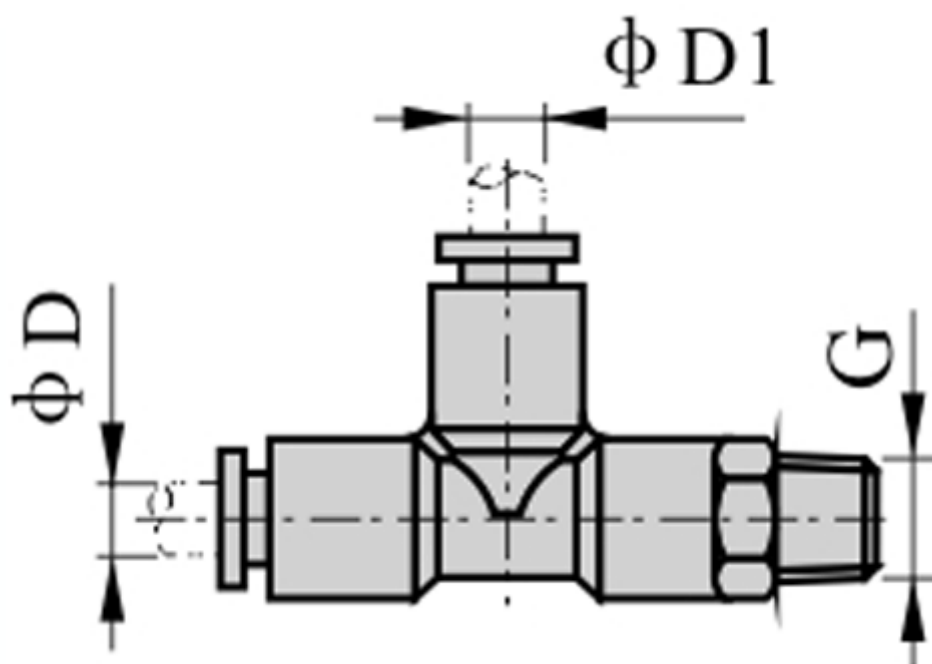

Data Sheet

Article number: 58EPD1004

Description: Fitting EPD1004 Tee connector
male thread 1/2", tube diameter 10

Measures

D = 10
Thread = 1/2"